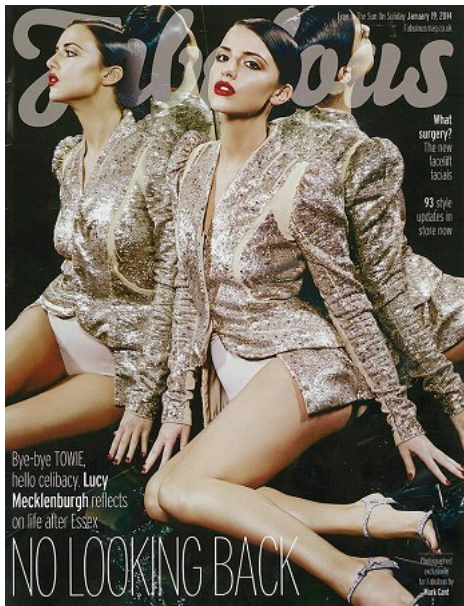

Select

MODEL MANAGEMENT

27-35 Mortimer Street London W1T 3JG women t: +44 (0) 20 7299 1300 verve t: +44 (0) 20 7284 5600 men t: +44 (0) 20 7299 1322

LUCY MECKLENBURGH